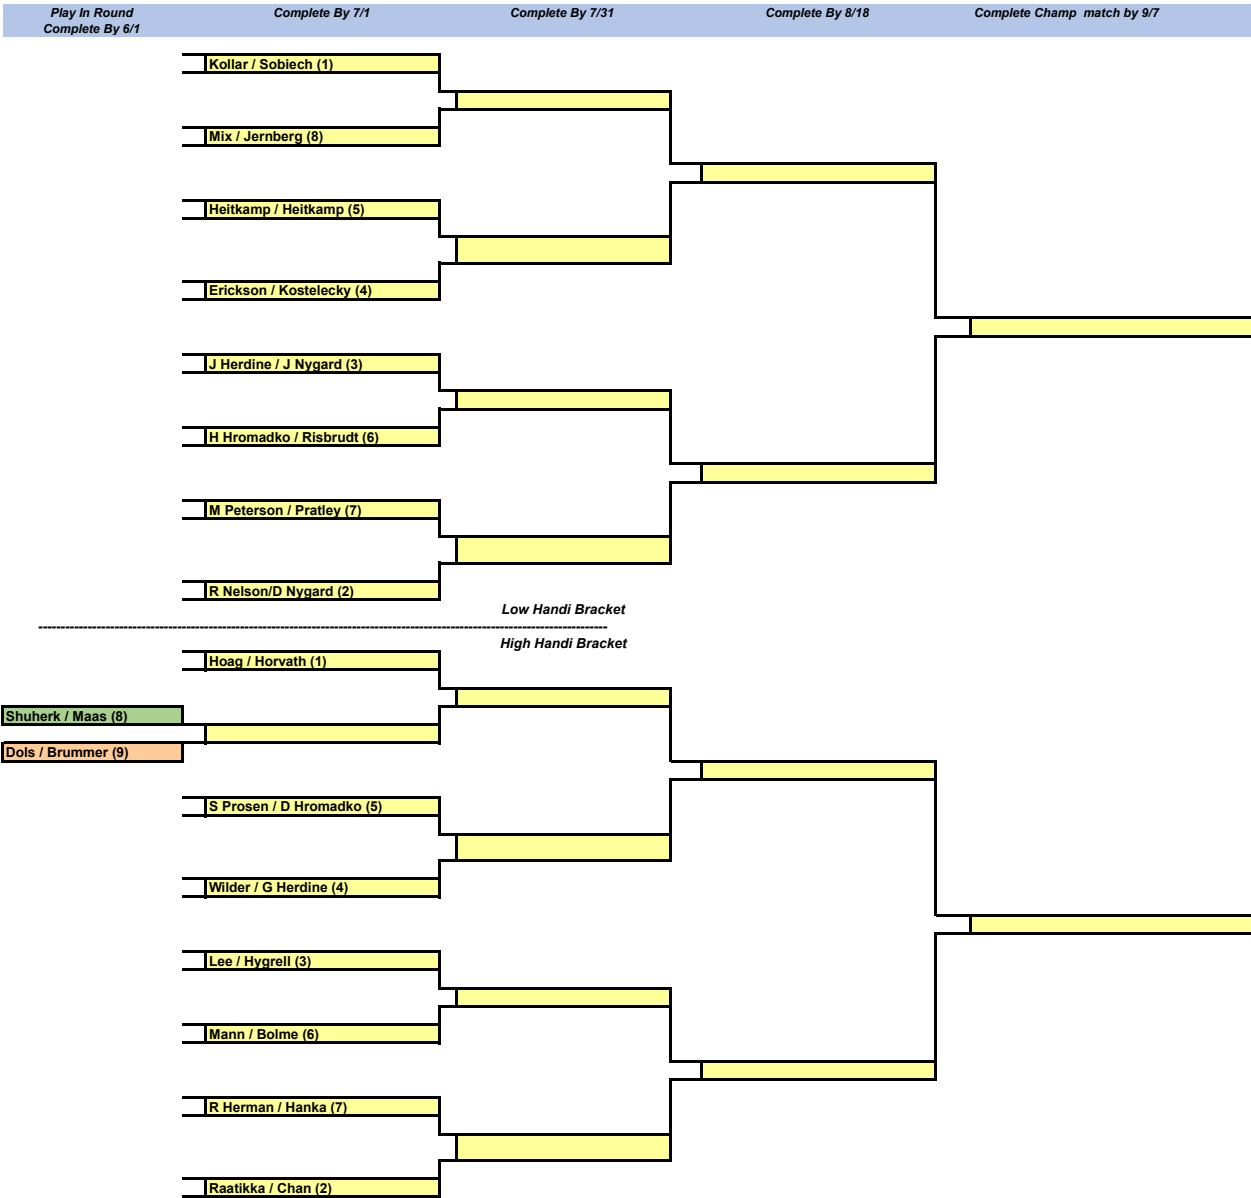

Saturday Classic - 2026

Chits to pay out	\$20x8=160	160	\$30x4=120	120	\$40x2 = 80	80	50	\$410.00
Fox Cup Points	10pts each person	160	15pts each person	120	2 Fox Cup Entries	80		\$340 entry fees

ALL MATCHES MUST BE COMPLETED PRIOR TO COMMENCEMENT OF THE NEXT ROUND. I.E. 1<sup>ST</sup> ROUND MATCH MUST BE COMPLETED BY SCHEDULED DATE OR THE MATCH WILL BE DECIDED BY A COIN FLIP.