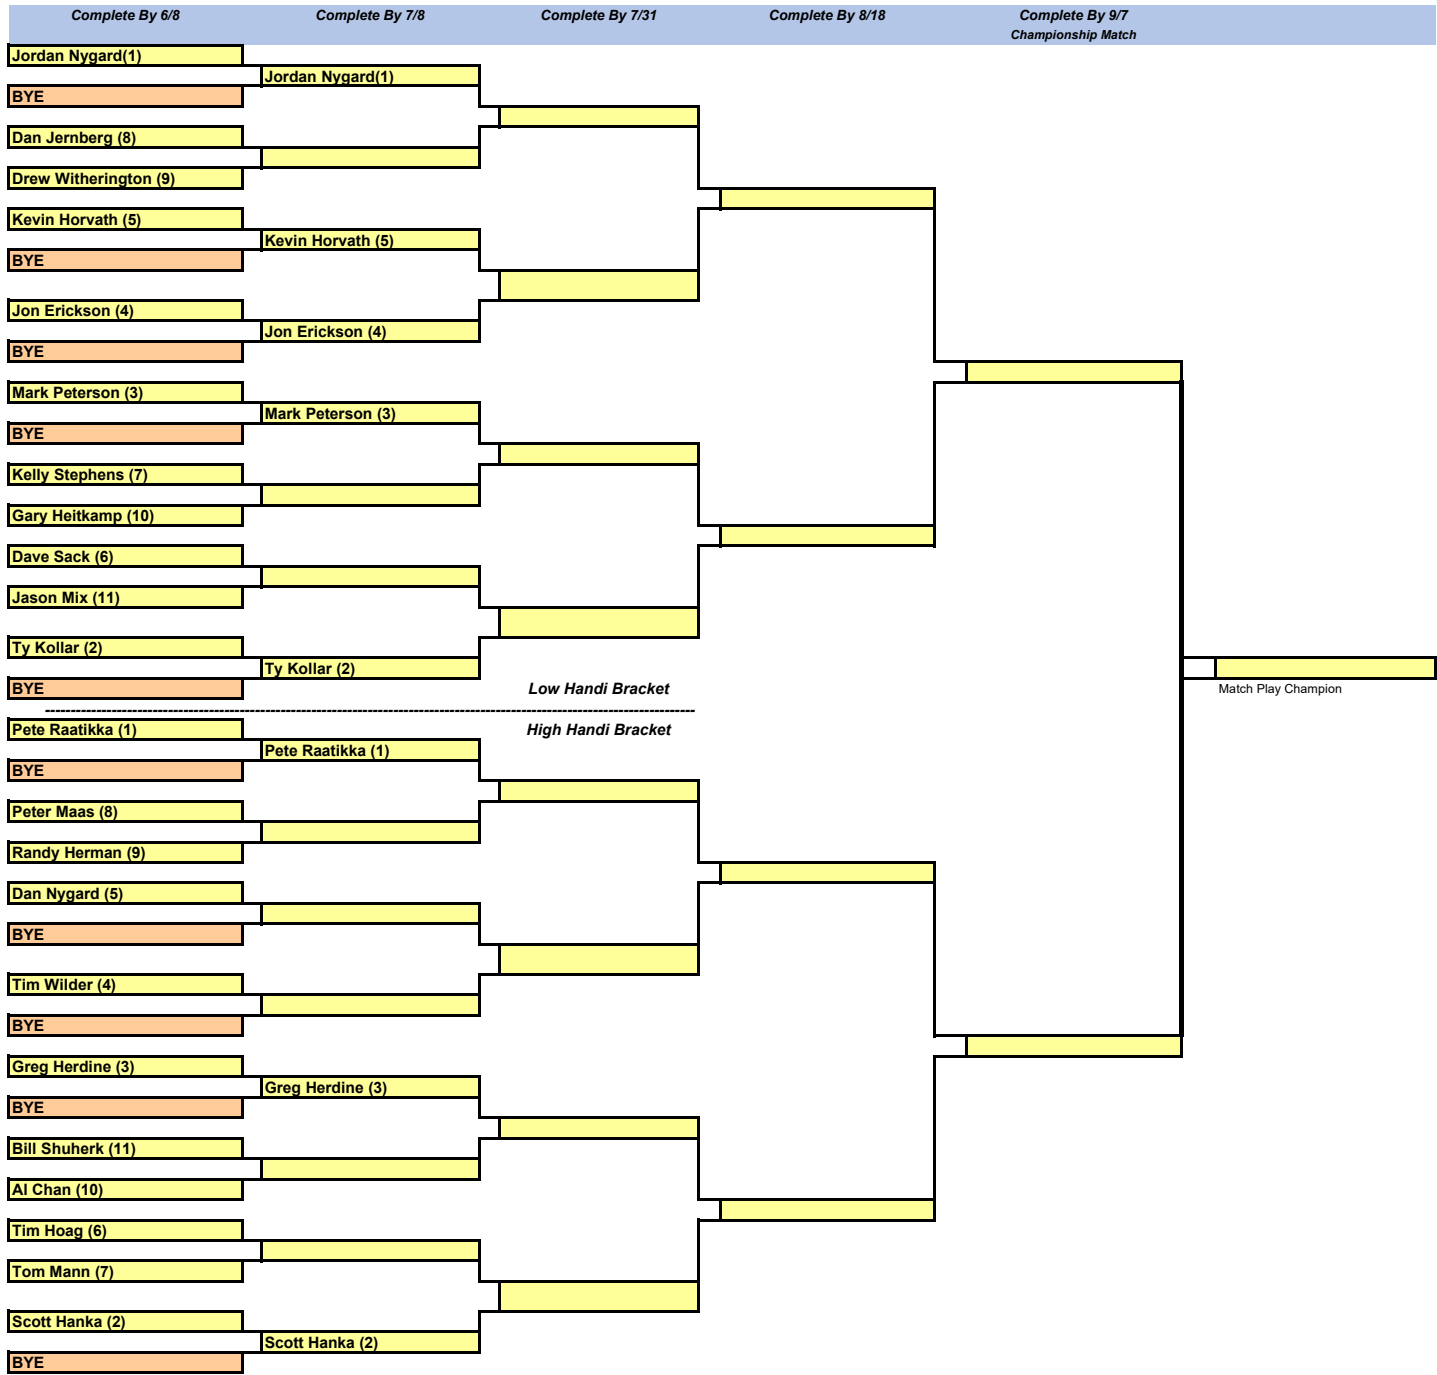

Saturday Individual Match play - 2026

Chits to Payout	\$5 each	\$10 each	\$10 each	\$20 each	\$40 to winner	
Total Chits paid	80	80	40	40	40	280
Fox Cup Points awarded	5	10	15	Auto Fox Cup entry	Total Entry Fees collected	220