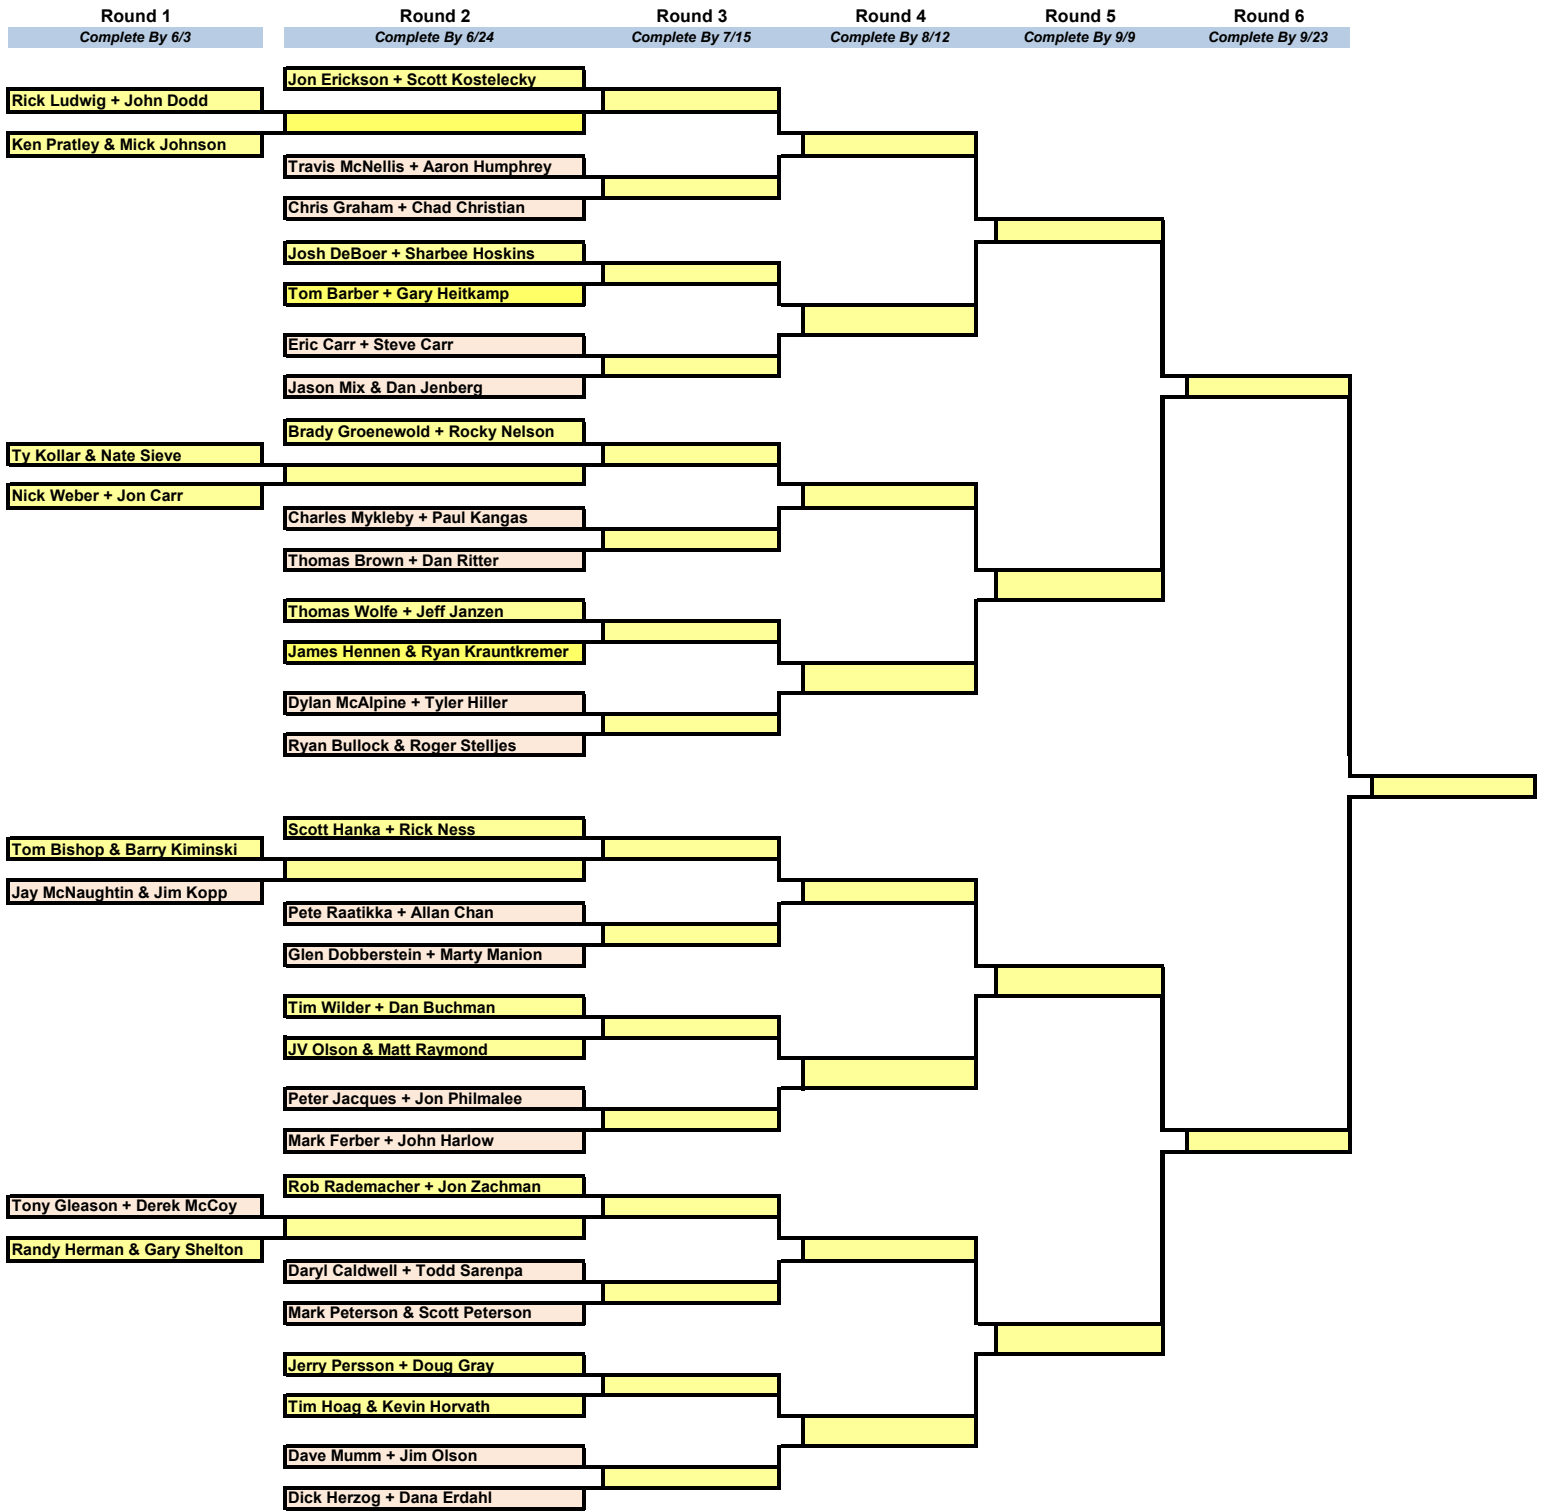

WEDNESDAY CLASSIC - 2026

Total payout \$716	\$7 per player = \$224 5 Pts per player	\$12 per player = \$192 10 Pts per player	\$15 per player = \$120 15 Pts per player	\$20 per player = \$80 Auto entry to Fox Cup	\$50 per player = \$100
--------------------	--	--	--	---	-------------------------