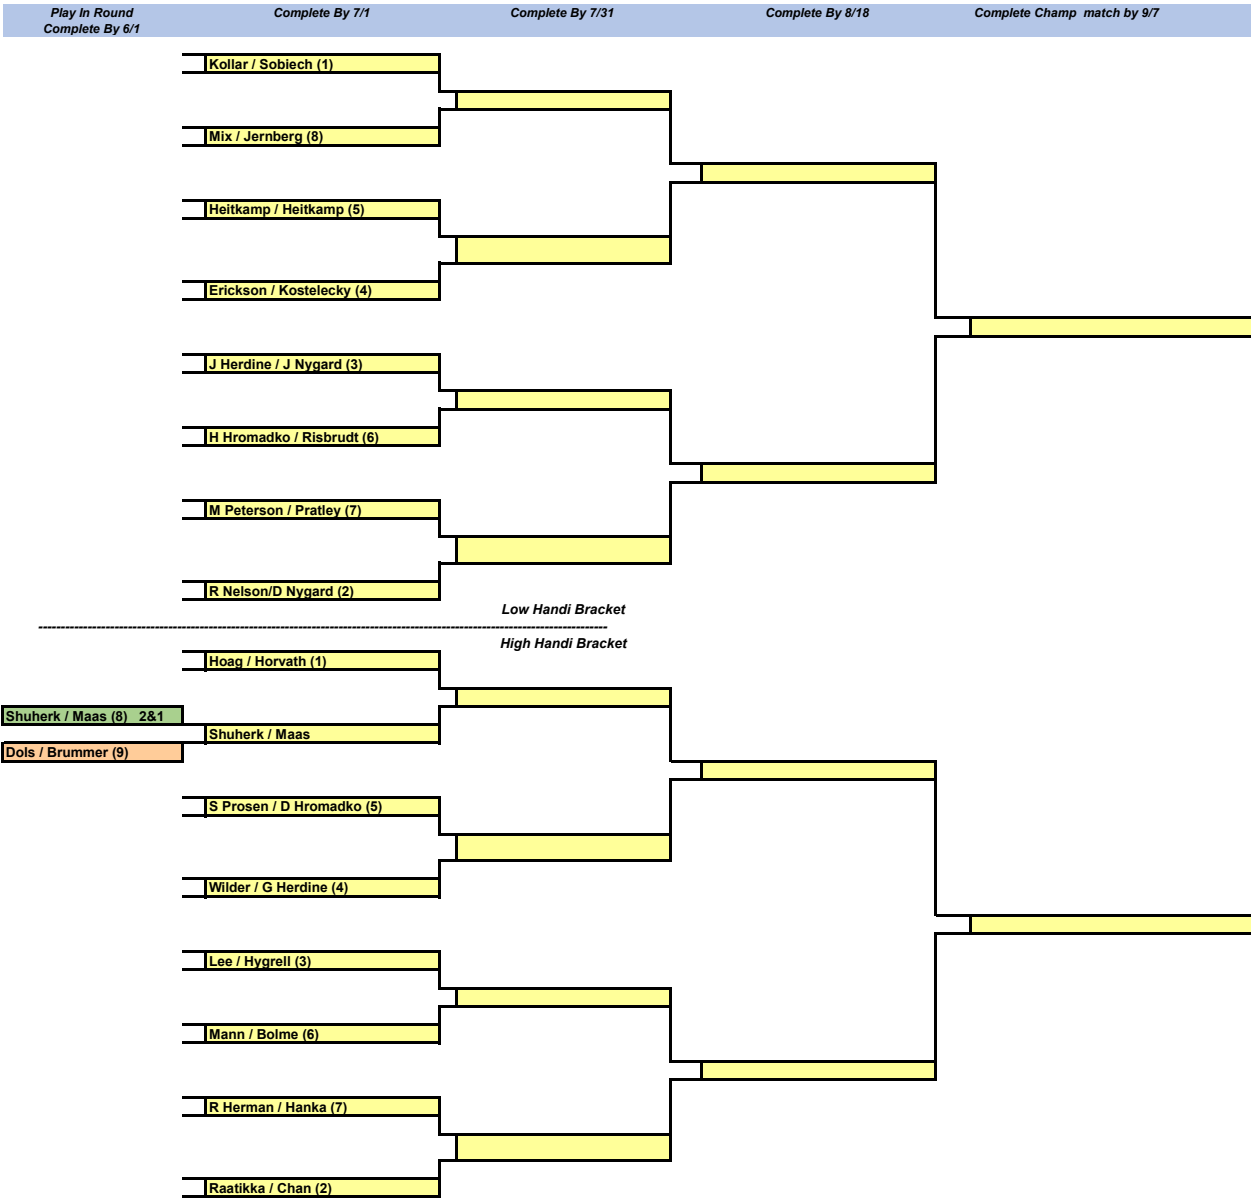

Saturday Classic - 2026

Chits to pay out	\$20x8=160	160	\$30x4=120	120	\$40x2 = 80	80	50	\$410.00
Fox Cup Points	10pts each person	160	15pts each person	120	2 Fox Cup Entries	80		\$340 entry fees

ALL MATCHES MUST BE COMPLETED PRIOR TO COMMENCEMENT OF THE NEXT ROUND. I.E. 1ST ROUND MATCH MUST BE COMPLETED BY SCHEDULED DATE OR THE MATCH WILL BE DECIDED BY A COIN FLIP.