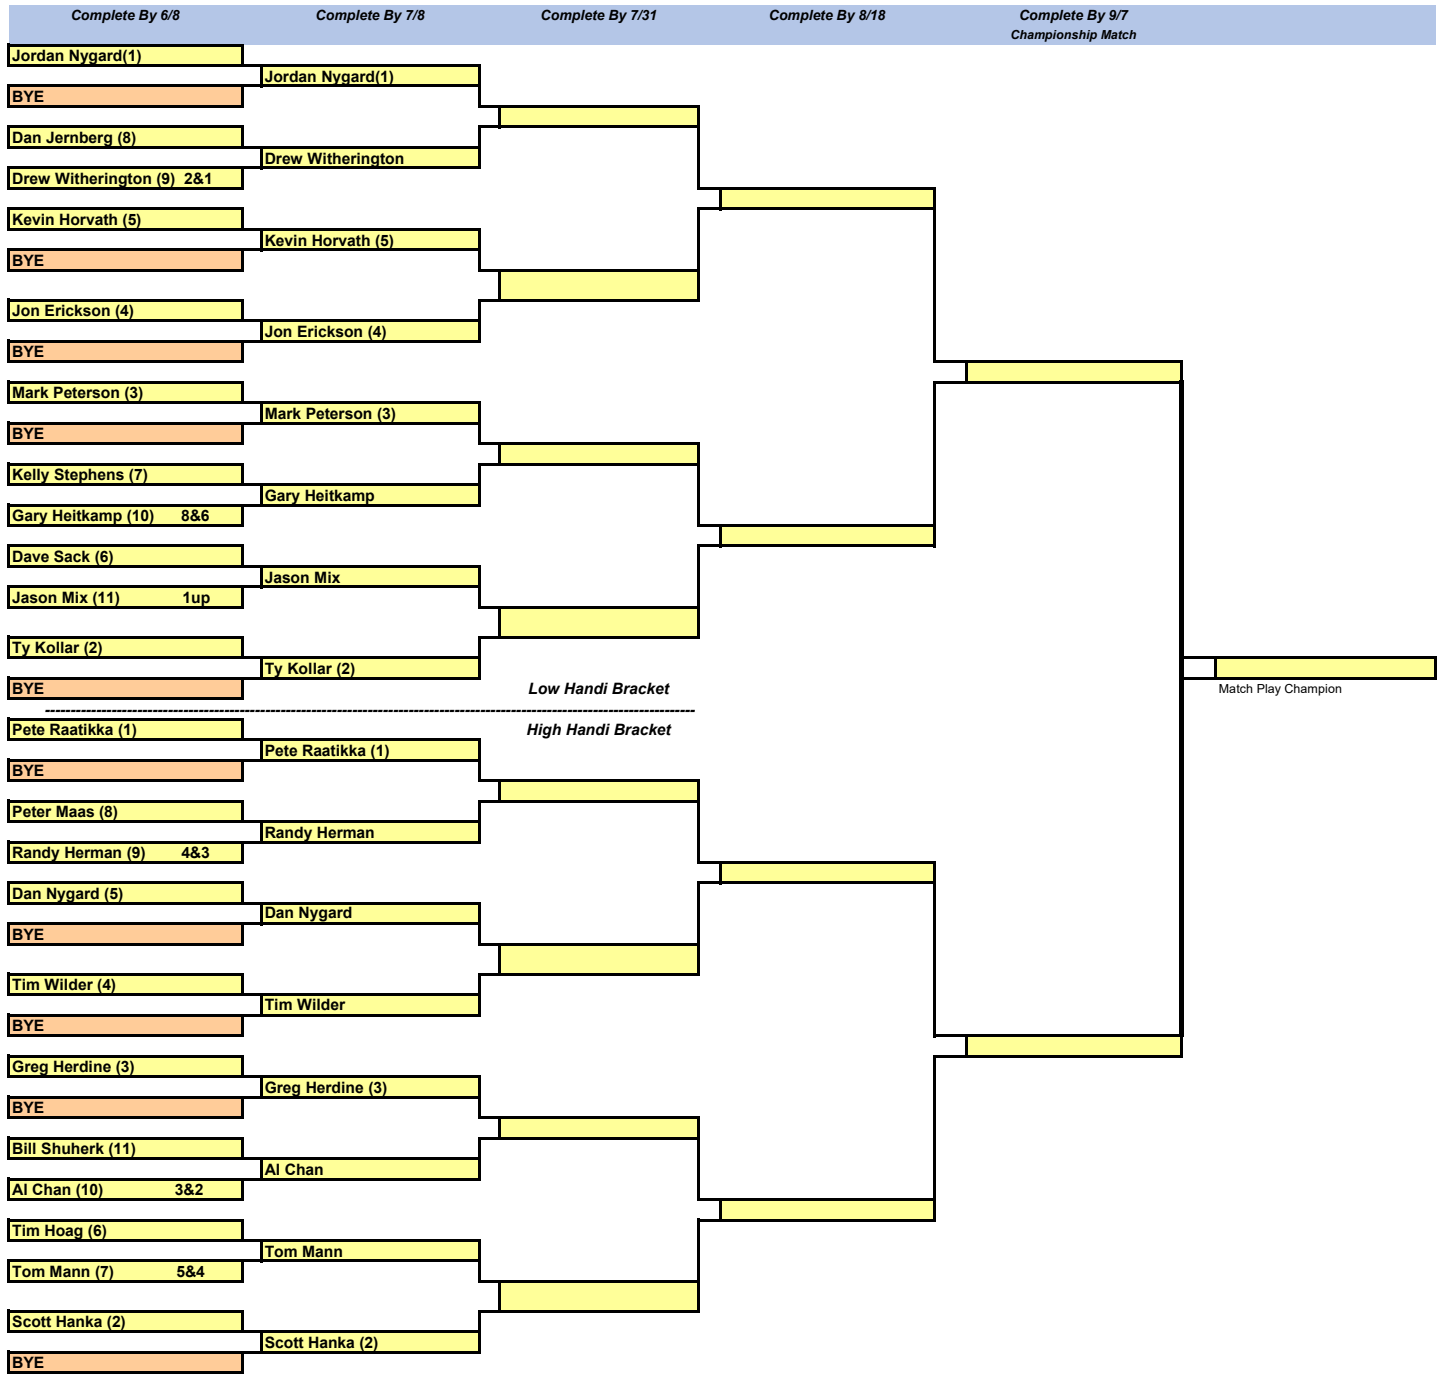

Saturday Individual Match play - 2026

Chits to Payout		\$5 each	\$10 each	\$10 each	\$20 each	\$40 to winner	
Total Chits paid		80	80	40	40	40	280
Fox Cup Points awarded	PAID	5	10	15	Auto Fox Cup entry	Total Entry Fees collected	220