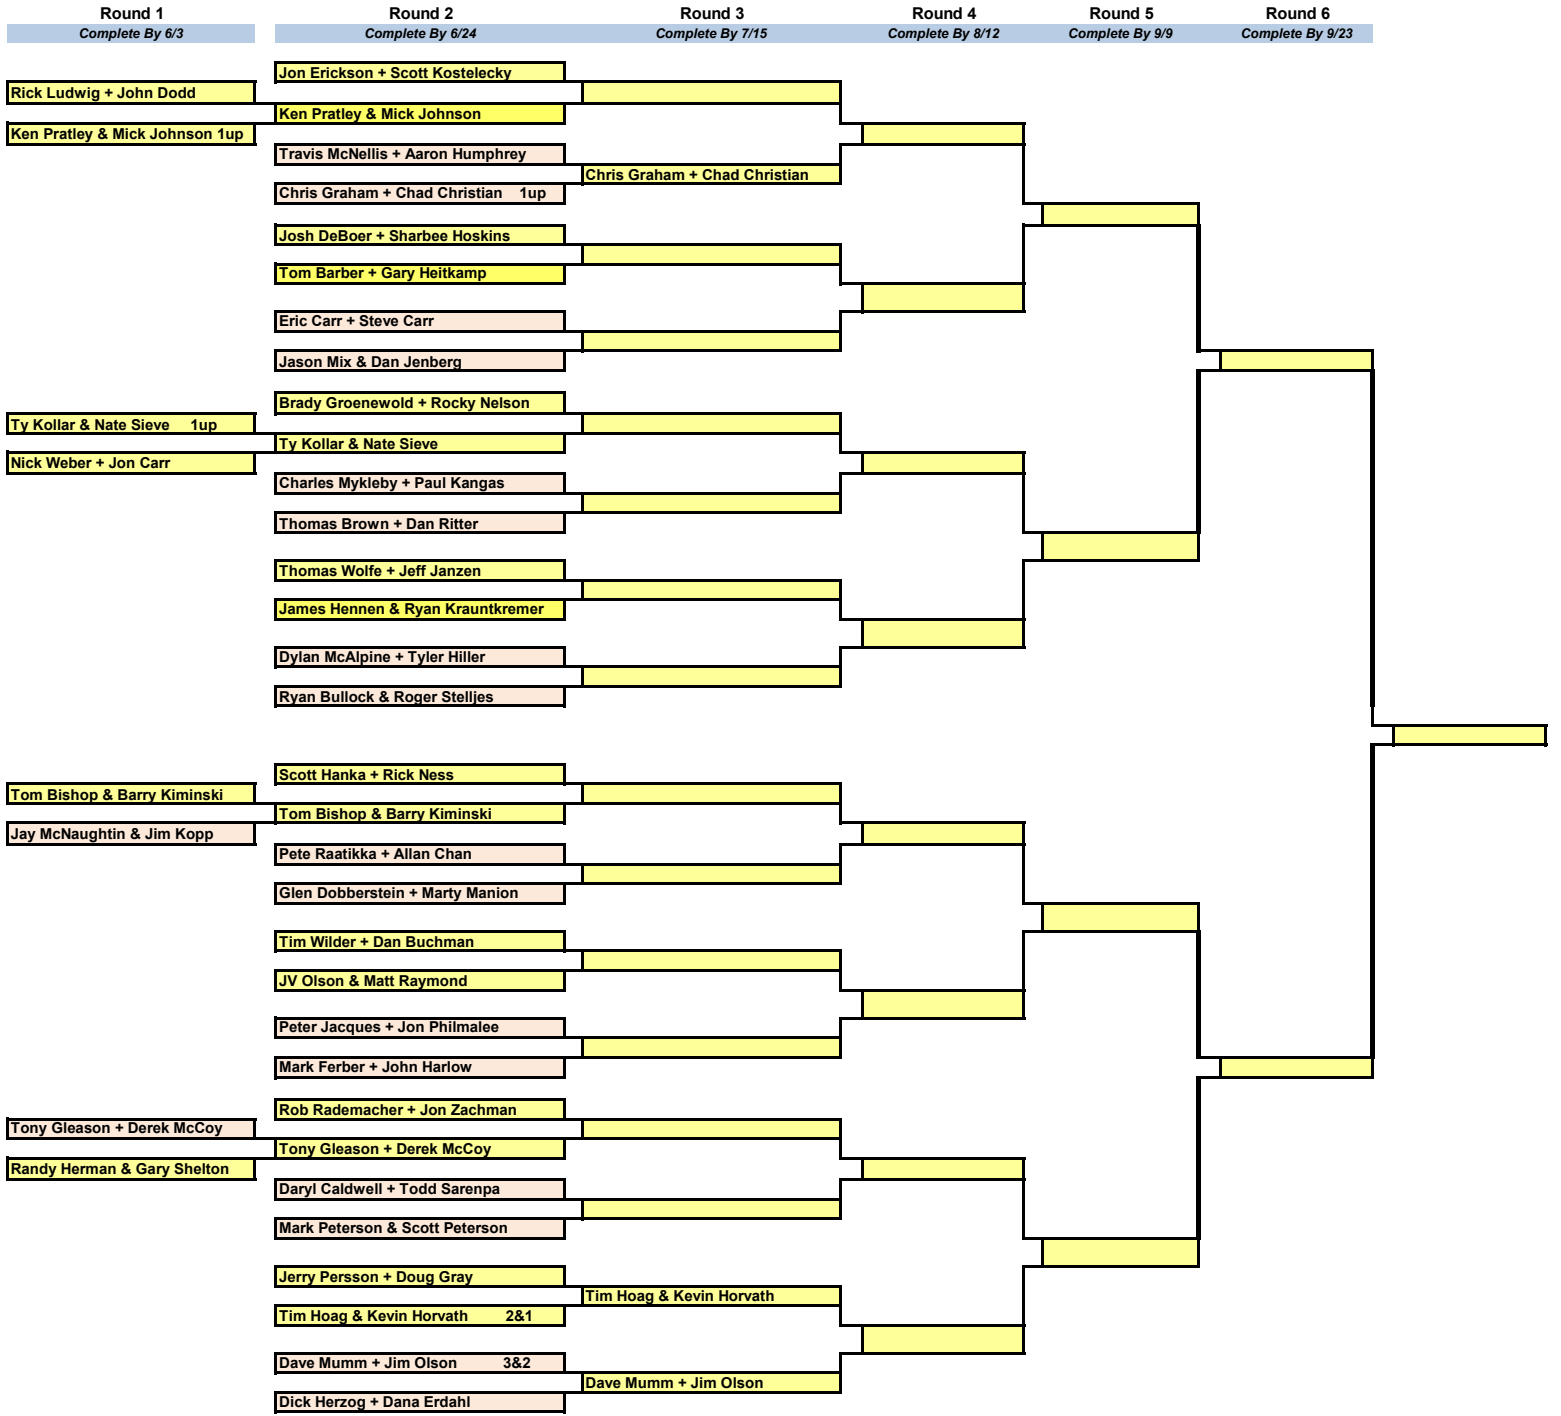

WEDNESDAY CLASSIC - 2026

Total payout \$716

\$7 per player = \$224
5 Pts per player

\$12 per player = \$192
10 Pts per player

\$15 per player = \$120
15 Pts per player

\$20 per player = \$80
Auto entry to Fox Cup

\$50 per player = \$100